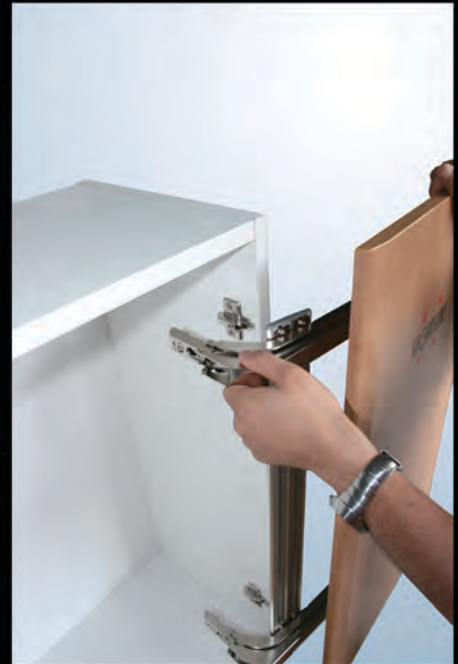

LIN-X SPACE SAVING INNOVATIVE MOTION FOR CABINET DOORS

- Unique lateral opening door motion, doors open out and to the side
- Space saving design - opens in half the space compared to swing doors
- Helpful for wheelchair users
- Suitable for doors from 400mm to 1100mm
- Attaches using standard concealed hinge mounting plates
- Fitting is snap-on easy
- No ugly rails or tracks, inside of cupboard is left clear

**SUGATSUNE**

Japanese manufacturer of
LAMP and **Zwei L**
branded products

LIN-X 450

- Door widths from 400mm - 500mm
- Height from 901mm - 2400mm
- Optional soft-close damper
- For doors weighing up to 17kgs

LIN-X 600

- Door widths from 550mm - 650mm
- Maximum height 2400mm
- Soft-close damper
- For doors weighing up to 24kgs

LIN-X 1000

- Door widths from 750mm - 1100mm
- Maximum height 2980mm
- Optional soft-close damper
- For doors weighing up to 90kgs

The LIN-X is ideal for confined spaces. The mechanism opens in half the space required for a conventional swing door. For outside corners and tricky inside blind corners it's a practical and stylish solution. Double doors open away from each other leaving unobstructed access to the interior